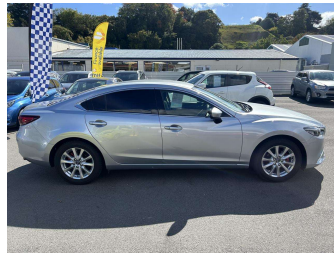

2015 Mazda Atenza 20S

Purchase Price

\$17,995

Includes GST, Registration & Licensing

Finance may be available on this vehicle. Ask one of our friendly staff for more information.

Gain peace of mind with Mechanical Breakdown Insurance. **Ask us how.**

Body Style

4 door, Sedan

Odometer

54,654 km

Engine

2000 cc

Fuel Type

Petrol

Transmission

Auto, Front Wheel

Wheels

-

VIN

7AT0C139X24200662

Interior

Black, Cloth