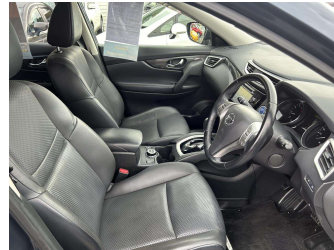

# 2015 Nissan X-Trail 20X 4WD

**Purchase Price** **\$20,995**  
Includes GST, Registration & Licensing

Finance may be available on this vehicle. Ask one of our friendly staff for more information.

Gain peace of mind with Mechanical Breakdown Insurance. **Ask us how.**

**Top features**

- » ABS Braking
- » Air Bag(s)
- » Air Conditioning
- » Alloys
- » Car Alarm
- » Car Stereo
- » CD(s)
- » Central Locking
- » Central Locking
- » Child seat anchor poin...
- » Cruise Control
- » Electric Mirrors
- » Electric Mirrors
- » Electric Mirrors (Retr...
- » Electric Windows
- » Heated Seats
- » Parking Sensors
- » Power Steering

Body Style  
**5 door, SUV / 4x4**

Odometer  
**80,379 km**

Engine  
**2000 cc**

Fuel Type  
**Petrol**

Transmission  
**Auto, 4WD**

Wheels  
-

VIN  
**7AT0DH6LX24526445**

Interior  
**Black, Leather**