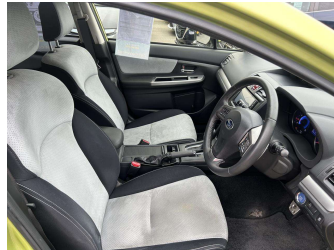

2014 Subaru XV HYBRID 4WD

Purchase Price **\$19,995**
Includes GST, Registration & Licensing

Finance may be available on this vehicle. Ask one of our friendly staff for more information.

Gain peace of mind with Mechanical Breakdown Insurance. **Ask us how.**

Top features

- » 4WD/4x4
- » ABS Braking
- » Air Bag(s)
- » Air Conditioning
- » Alloys
- » Car Stereo
- » CD(s)
- » Central Locking
- » Central Locking
- » Child seat anchor poin...
- » Cruise Control
- » Electric Mirrors
- » Electric Mirrors
- » Electric Seats
- » Electric Windows
- » Power Steering
- » Rear Wiper
- » Remote Locking

Body Style
5 door, RV-SUV

Odometer
91,277 km

Engine
2000 cc

Fuel Type
Hybrid

Transmission
Auto, 4WD

Wheels
-

VIN
7AT0GF1XX24020139

Interior
Black, Cloth