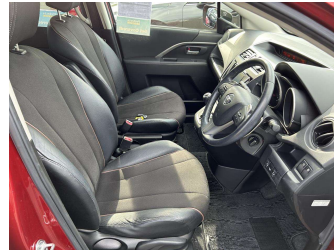

2014 Nissan Lafesta Highway Star G

Purchase Price **\$13,995**
Includes GST, Registration & Licensing

Finance may be available on this vehicle. Ask one of our friendly staff for more information.

Gain peace of mind with Mechanical Breakdown Insurance. **Ask us how.**

Top features

- » ABS Braking
- » Air Bag(s)
- » Air Conditioning
- » Alarm
- » Alloys
- » Car Alarm
- » Car Stereo
- » CD(s)
- » Central Locking
- » Central Locking
- » Child seat anchor poin...
- » Climate Control
- » Cruise Control
- » Electric Mirrors
- » Electric Mirrors
- » Electric Mirrors (Retr...
- » Electric Windows
- » Power Steering

Body Style
5 door, People Movers

Odometer
48,790 km

Engine
2000 cc

Fuel Type
Petrol

Transmission
Auto, Front Wheel

Wheels
-

VIN
7AT0DH7DX24107714

Interior
Black, Cloth