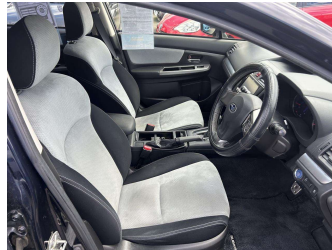

# 2014 Subaru XV HYBRID 4WD

**Purchase Price** **\$17,995**  
Includes GST, Registration & Licensing

Finance may be available on this vehicle. Ask one of our friendly staff for more information.

Gain peace of mind with Mechanical Breakdown Insurance. **Ask us how.**

**Top features**

- » ABS Braking
- » Air Bag(s)
- » Air Conditioning
- » Alarm
- » Alloys
- » Car Alarm
- » Car Stereo
- » CD(s)
- » Central Locking
- » Central Locking
- » Child seat anchor poin...
- » Climate Control
- » Cruise Control
- » Electric Mirrors
- » Electric Mirrors
- » Electric Mirrors (Retr...
- » Electric Seats
- » Electric Windows

Body Style  
**5 door, Hatchback**

Odometer  
**92,191 km**

Engine  
**2000 cc**

Fuel Type  
**Hybrid**

Transmission  
**Auto, 4WD**

Wheels  
-

VIN  
**7AT0GF1XX23012400**

Interior  
-