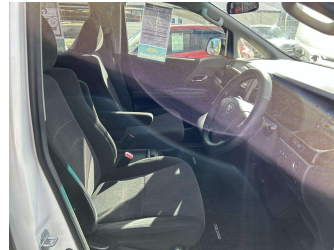

2012 Toyota Vellfire 24Z

Purchase Price **$17,995**
Includes GST, Registration & Licensing

Finance may be available on this vehicle. Ask one of our friendly staff for more information.

Gain peace of mind with Mechanical Breakdown Insurance. **Ask us how.**

Top features

- » ABS Braking
- » Air Bag(s)
- » Air Conditioning
- » Alarm
- » Alloys
- » Body Kit (Factory)
- » Car Alarm
- » Car Stereo
- » CD(s)
- » Central Locking
- » Central Locking
- » Child seat anchor poin...
- » Climate Control
- » Electric Mirrors
- » Electric Mirrors
- » Electric Mirrors (Retr...
- » Electric Windows
- » Parking Sensors

Body Style
5 door, People Movers

Odometer
102,500 km

Engine
2400 cc

Fuel Type
Petrol

Transmission
Auto, Front Wheel

Wheels
-

VIN
7AT0H65MX24212146

Interior
Black, Cloth

Safety
-

Reg No.

-

Ext Colour
White

History

-

Seats
7 seats, Cloth

CO2 Emissions

-

Energy Economy

-

Stock ID: 7791

Wanganui Car Centre | Phone 06 348 8066 | Email info@wanganuicarcentre.com
422 Victoria Ave, Wanganui 4500, New Zealand
www.wanganuicarcentre.com