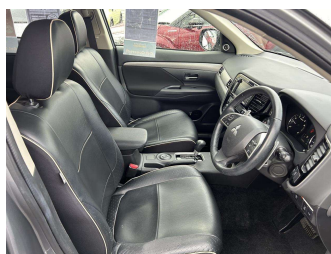

2013 Mitsubishi Outlander 24G 7 SEATER 4X4

Purchase Price **$18,995**
Includes GST, Registration & Licensing

Finance may be available on this vehicle. Ask one of our friendly staff for more information.

Gain peace of mind with Mechanical Breakdown Insurance. **Ask us how.**

Top features

None Listed

Body Style
5 door, SUV / 4x4

Odometer
111,280 km

Engine
2400 cc

Fuel Type
Petrol

Transmission
Auto, 4WD

Wheels
-

VIN
7AT0CJ3MX24004399

Interior
Black, Cloth

Safety

Based on 2023 UCSR rating for 12-21 models

Reg No.

-

Ext Colour
Grey

History

-

Seats
7 seats, Cloth

CO2 Emissions
★★★★☆
186 grams/km

Energy Economy
★★☆☆☆☆

Annual fuel cost of $3,100
7.9L per 100km

Cost per year is an estimate based on petrol price of $2.80 per litre and an average distance of 14000 km. Emissions and Energy Economy figures standardised to 3P WLTP.

Stock ID: 7788

Wanganui Car Centre | Phone 06 348 8066 | Email info@wanganuicarcentre.com
422 Victoria Ave, Wanganui 4500, New Zealand
www.wanganuicarcentre.com