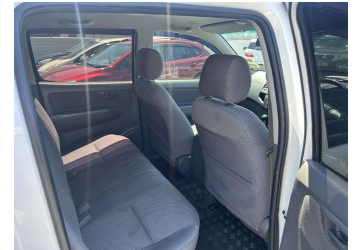

2014 Toyota Hilux

Purchase Price **\$18,995**
Includes GST, Registration & Licensing

Finance may be available on this vehicle. Ask one of our friendly staff for more information.

Gain peace of mind with Mechanical Breakdown Insurance. **Ask us how.**

Top features

- » ABS Braking
- » Air Bag(s)
- » Air Conditioning
- » Alloys
- » Car Stereo
- » CD(s)
- » Central Locking
- » Central Locking
- » Electric Mirrors
- » Electric Mirrors
- » Electric Windows
- » Power Steering
- » Remote Locking
- » Reversing Camera
- » Running Boards
- » Tow Bar

Body Style
4 door, Ute

Odometer
224,538 km

Engine
3000 cc

Fuel Type
Diesel

Transmission
5-Speed Manual, Front Wheel

Wheels
-

VIN
MR0EZ12GX04157766

Interior
Blue-Grey, Cloth