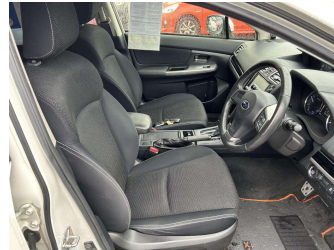

2015 Subaru XV EYESIGHT

Purchase Price **\$19,995**
Includes GST, Registration & Licensing

Finance may be available on this vehicle. Ask one of our friendly staff for more information.

Gain peace of mind with Mechanical Breakdown Insurance. **Ask us how.**

Top features

- » 4WD/4x4
- » ABS Braking
- » Air Bag(s)
- » Air Conditioning
- » Alarm
- » Alloys
- » Car Alarm
- » Car Stereo
- » CD(s)
- » Central Locking
- » Central Locking
- » Child seat anchor poin...
- » Climate Control
- » Cruise Control
- » Electric Mirrors
- » Electric Mirrors
- » Electric Mirrors (Retr...
- » Electric Windows

Body Style
5 door, SUV / 4x4

Odometer
83,715 km

Engine
2000 cc

Fuel Type
Petrol

Transmission
Auto, 4WD

Wheels
-

VIN
7AT0GF1XX23089033

Interior
Black, Cloth