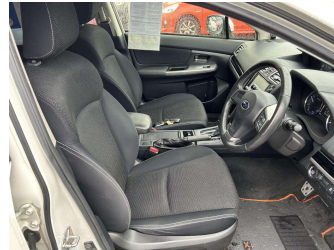

2015 Subaru XV EYESIGHT

Purchase Price **\$18,995**
Includes GST, Registration & Licensing

Finance may be available on this vehicle. Ask one of our friendly staff for more information.

Gain peace of mind with Mechanical Breakdown Insurance. **Ask us how.**

Top features

- » 4WD/4x4
- » ABS Braking
- » Air Bag(s)
- » Air Conditioning
- » Alarm
- » Alloys
- » Car Alarm
- » Car Stereo
- » CD(s)
- » Central Locking
- » Central Locking
- » Child seat anchor poin...
- » Climate Control
- » Cruise Control
- » Electric Mirrors
- » Electric Mirrors
- » Electric Mirrors (Retr...
- » Electric Windows

Body Style
5 door, SUV / 4x4

Odometer
91,171 km

Engine
2000 cc

Fuel Type
Petrol

Transmission
Auto, 4WD

Wheels
-

VIN
7AT0GF1XX23089033

Interior
Black, Cloth