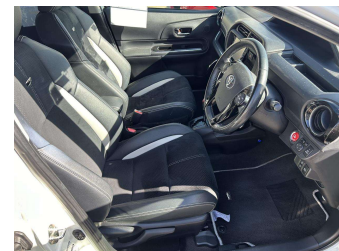

2016 Toyota Aqua G GS

Purchase Price **$16,995**
Includes GST, Registration & Licensing

Finance may be available on this vehicle. Ask one of our friendly staff for more information.

Gain peace of mind with Mechanical Breakdown Insurance. **Ask us how.**

Top features

None Listed

Body Style
5 door, Hatchback

Odometer
95,017 km

Engine
1500 cc

Fuel Type
Hybrid

Transmission
Auto, Front Wheel

Wheels
-

VIN
7AT0H65YX24553411

Interior
Black, Cloth

Safety

Based on 2023 UCSR rating for 12-20 models

Reg No.

-

Ext Colour
White

History

-

Seats
5 seats, Cloth/Leather

CO2 Emissions
★★★★☆
92 grams/km

Energy Economy
★★★★☆☆

Annual fuel cost of $1,530
3.9L per 100km

Cost per year is an estimate based on petrol price of $2.80 per litre and an average distance of 14000 km. Emissions and Energy Economy figures standardised to 3P WLTP.

Stock ID: 7651

Wanganui Car Centre | Phone 06 348 8066 | Email info@wanganuicarcentre.com
422 Victoria Ave, Wanganui 4500, New Zealand
www.wanganuicarcentre.com