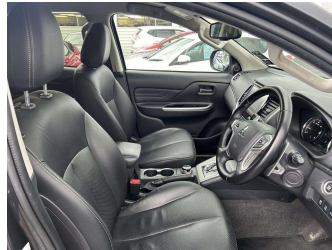

2022 Mitsubishi Triton VRX 4WD

Purchase Price **\$43,995**
Includes GST, Registration & Licensing

Finance may be available on this vehicle. Ask one of our friendly staff for more information.

Gain peace of mind with Mechanical Breakdown Insurance. **Ask us how.**

Top features

- » 4WD/4x4
- » ABS Braking
- » Air Bag(s)
- » Air Conditioning
- » Alarm
- » Alloys
- » Apple CarPlay
- » Car Alarm
- » Car Stereo
- » Central Locking
- » Central Locking
- » Child seat anchor poin...
- » Climate Control
- » Cruise Control
- » Electric Mirrors
- » Electric Mirrors
- » Electric Mirrors (Retr...
- » Electric Seats

Safety

Based on 2023 UCSR rating for 15-21 models

Reg No.
PCA634

Ext Colour
Grey

History
-

Seats
5 seats, Leather

CO2 Emissions
★ ★ ☆ ☆ ☆ ☆
257 grams/km

Energy Economy
★ ★ ☆ ☆ ☆ ☆
**Annual fuel cost of \$3,810
9.8L per 100km**