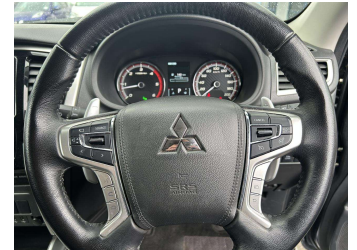

2022 Mitsubishi Triton VRX 4WD

Purchase Price **\$43,995**
Includes GST, Registration & Licensing

Finance may be available on this vehicle. Ask one of our friendly staff for more information.

Gain peace of mind with Mechanical Breakdown Insurance. **Ask us how.**

Top features

- » 4WD/4x4
- » ABS Braking
- » Air Bag(s)
- » Air Conditioning
- » Alarm
- » Alloys
- » Apple CarPlay
- » Car Alarm
- » Car Stereo
- » Central Locking
- » Central Locking
- » Child seat anchor poin...
- » Climate Control
- » Cruise Control
- » Electric Mirrors
- » Electric Mirrors
- » Electric Mirrors (Retr...
- » Electric Seats