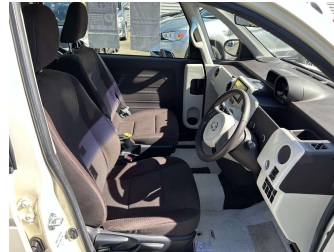

2014 Toyota Porte G

Purchase Price
Includes GST, Registration & Licensing

\$12,495

Finance may be available on this vehicle. Ask one of our friendly staff for more information.

Gain peace of mind with Mechanical Breakdown Insurance. **Ask us how.**

Top features

None Listed

Body Style
5 door, Hatchback

Odometer
79,594 km

Engine
1500 cc

Fuel Type
Petrol

Transmission
Auto, Front Wheel

Wheels
-

-

Seats
5 seats, Cloth

CO2 Emissions
★★★★☆
134 grams/km

Energy Economy
★★★★☆☆

Annual fuel cost of \$2,270
5.8L per 100km

Cost per year is an estimate based on petrol price of \$2.80 per litre and an average distance of 14000 km. Emissions and Energy Economy figures standardised to 3P WLTP.