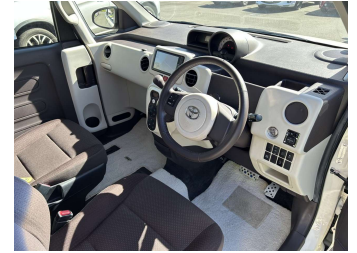

2014 Toyota Porte G

Purchase Price
Includes GST, Registration & Licensing

\$12,495

Finance may be available on this vehicle. Ask one of our friendly staff for more information.

Gain peace of mind with Mechanical Breakdown Insurance. **Ask us how.**

Top features

None Listed

Body Style
5 door, Hatchback

Odometer
79,594 km

Engine
1500 cc

Fuel Type
Petrol

Transmission
Auto, Front Wheel

Wheels
-

-

Seats
5 seats, Cloth

CO2 Emissions
★★★★☆
134 grams/km

Energy Economy
★★★★☆☆

Annual fuel cost of \$2,270
5.8L per 100km

Cost per year is an estimate based on petrol price of \$2.80 per litre and an average distance of 14000 km. Emissions and Energy Economy figures standardised to 3P WLTP.