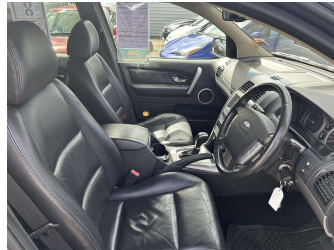

2010 Ford Territory GHIA AWD

Purchase Price **\$10,995**
Includes GST, Registration & Licensing

Finance may be available on this vehicle. Ask one of our friendly staff for more information.

Gain peace of mind with Mechanical Breakdown Insurance. **Ask us how.**

Top features

- » 4WD/4x4
- » ABS Braking
- » Air Bag(s)
- » Air Conditioning
- » Alarm
- » Alloys
- » Car Alarm
- » Central Locking
- » Central Locking
- » Child seat anchor poin...
- » Climate Control
- » Cruise Control
- » Electric Mirrors
- » Electric Mirrors
- » Electric Seats
- » Electric Windows
- » Parking Sensors
- » Power Steering

Body Style
5 door, SUV / 4x4

Odometer
152,300 km

Engine
4000 cc

Fuel Type
Petrol

Transmission
Auto, All Wheel Drive

Wheels
-

VIN
6FPAAAJGATAT23916

Interior
Black, Leather

Safety

Based on 2023 UCSR rating for 04-10 models

Reg No.
FJG808

Ext Colour
Black

History
-

Seats
7 seats, Leather

CO2 Emissions
☆☆☆☆☆☆
346 grams/km

Energy Economy
☆☆☆☆☆☆
Annual fuel cost of \$5,640
14.4L per 100km