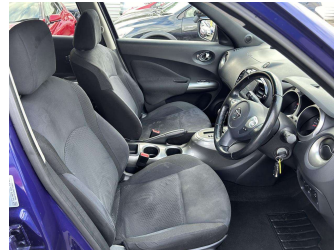

2017 Nissan Juke

Purchase Price **$15,995**
Includes GST, Registration & Licensing

Finance may be available on this vehicle. Ask one of our friendly staff for more information.

Gain peace of mind with Mechanical Breakdown Insurance. **Ask us how.**

Top features

- » ABS Braking
- » Air Bag(s)
- » Air Conditioning
- » Alloys
- » Android Auto
- » Car Stereo
- » CD(s)
- » Central Locking
- » Central Locking
- » Child seat anchor poin...
- » Cruise Control
- » Electric Mirrors
- » Electric Mirrors
- » Electric Mirrors (Retr...
- » Electric Windows
- » Power Steering
- » Rear Wiper
- » Remote Locking

Body Style
5 door, RV-SUV

Odometer
72,287 km

Engine
1600 cc

Fuel Type
Petrol

Transmission
Auto, Front Wheel

Wheels
-

VIN
SJNFBAF15A7257800

Interior
Black, Cloth

Safety

Based on 2023 UCSR rating for 13-19 models

Reg No.
NFR209

Ext Colour
Blue

History
-

Seats
5 seats, Cloth

CO2 Emissions
★★★★☆
161 grams/km

Energy Economy
★★★☆☆☆

Annual fuel cost of $2,740
7L per 100km

Cost per year is an estimate based on petrol price of $2.80 per litre and an average distance of 14000 km. Emissions and Energy Economy figures standardised to 3P WLTP.

Stock ID: 7604

Wanganui Car Centre | Phone 06 348 8066 | Email info@wanganuicarcentre.com
422 Victoria Ave, Wanganui 4500, New Zealand
www.wanganuicarcentre.com