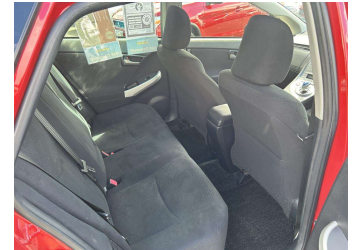

2014 Toyota Prius S

Purchase Price **$16,995**
Includes GST, Registration & Licensing

Finance may be available on this vehicle. Ask one of our friendly staff for more information.

Gain peace of mind with Mechanical Breakdown Insurance. **Ask us how.**

Top features

- » ABS Braking
- » Air Bag(s)
- » Air Conditioning
- » Alarm
- » Car Alarm
- » Car Stereo
- » CD(s)
- » Central Locking
- » Central Locking
- » Child seat anchor poin...
- » Climate Control
- » Digital Dash
- » Electric Mirrors
- » Electric Mirrors
- » Electric Mirrors (Retr...
- » Electric Windows
- » Power Steering
- » Rear Wiper

Body Style
5 door, Hatchback

Odometer
87,615 km

Engine
1800 cc

Fuel Type
Hybrid

Transmission
Auto, Front Wheel

Wheels
-

VIN
7AT0H637X23833701

Interior
Black, Cloth

Safety

Based on 2024 UCSR rating for 09-16 models

Reg No.

-

Ext Colour
Red

History

-

Seats
5 seats, Cloth

CO2 Emissions
★★★★☆
98 grams/km

Energy Economy
★★★★☆

Annual fuel cost of $1,650
4.2L per 100km

Cost per year is an estimate based on petrol price of $2.80 per litre and an average distance of 14000 km. Emissions and Energy Economy figures standardised to 3P WLTP.

Stock ID: 7506

Wanganui Car Centre | Phone 06 348 8066 | Email info@wanganuicarcentre.com
422 Victoria Ave, Wanganui 4500, New Zealand
www.wanganuicarcentre.com