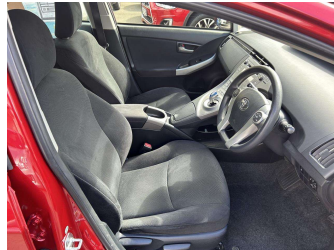

2014 Toyota Prius S

Purchase Price **$16,995**
Includes GST, Registration & Licensing

Finance may be available on this vehicle. Ask one of our friendly staff for more information.

Gain peace of mind with Mechanical Breakdown Insurance. **Ask us how.**

Top features

- » ABS Braking
- » Air Bag(s)
- » Air Conditioning
- » Alarm
- » Car Alarm
- » Car Stereo
- » CD(s)
- » Central Locking
- » Central Locking
- » Child seat anchor poin...
- » Climate Control
- » Digital Dash
- » Electric Mirrors
- » Electric Mirrors
- » Electric Mirrors (Retr...
- » Electric Windows
- » Power Steering
- » Rear Wiper

Body Style
5 door, Hatchback

Odometer
87,615 km

Engine
1800 cc

Fuel Type
Hybrid

Transmission
Auto, Front Wheel

Wheels
-

VIN
7AT0H637X23833701

Interior
Black, Cloth

Safety

Based on 2024 UCSR rating for 09-16 models

Reg No.

-

Ext Colour
Red

History

-

Seats
5 seats, Cloth

CO2 Emissions
★★★★☆
98 grams/km

Energy Economy
★★★★☆

Annual fuel cost of $1,650
4.2L per 100km

Cost per year is an estimate based on petrol price of $2.80 per litre and an average distance of 14000 km. Emissions and Energy Economy figures standardised to 3P WLTP.

Stock ID: 7506

Wanganui Car Centre | Phone 06 348 8066 | Email info@wanganuicarcentre.com
422 Victoria Ave, Wanganui 4500, New Zealand
www.wanganuicarcentre.com