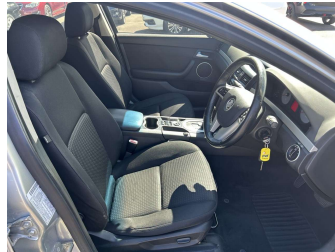

2009 Holden Commodore SV6 Sport Wagon

Purchase Price **\$9,995**
Includes GST, Registration & Licensing

Finance may be available on this vehicle. Ask one of our friendly staff for more information.

Gain peace of mind with Mechanical Breakdown Insurance. **Ask us how.**

Top features

- » ABS Braking
- » Air Bag(s)
- » Air Conditioning
- » Alloys
- » Car Stereo
- » CD(s)
- » Central Locking
- » Central Locking
- » Child seat anchor poin...
- » Cruise Control
- » Electric Mirrors
- » Electric Mirrors
- » Electric Windows
- » Parking Sensors
- » Power Steering
- » Rear Wiper
- » Remote Locking
- » Spoiler

Body Style
5 door, Station Wagon

Odometer
219,400 km

Engine
3600 cc

Fuel Type
Petrol

Transmission
Auto

Wheels
-

VIN
6G1EK8EV9AL407331

Interior
Black, Cloth