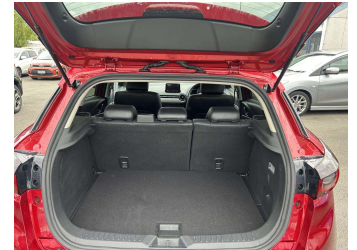

2019 Mazda CX-3 20S

Purchase Price **$25,995**
Includes GST, Registration & Licensing

Finance may be available on this vehicle. Ask one of our friendly staff for more information.

Gain peace of mind with Mechanical Breakdown Insurance. **Ask us how.**

Top features

- » ABS Brakes
- » Air Bag(s)
- » Air Conditioning
- » Alarm
- » Alloys
- » Car Alarm
- » Car Stereo
- » Central Locking
- » Central Locking
- » Child seat anchor poin...
- » Cruise Control
- » Electric Mirrors
- » Electric Mirrors
- » Electric Mirrors (Retr...
- » Electric Windows
- » Parking Sensors
- » Power Steering
- » Rear Wiper

Body Style
5 door, RV-SUV

Odometer
35,387 km

Engine
2000 cc

Fuel Type
Petrol

Transmission
Auto, Front Wheel

Wheels
-

VIN
7AT0C147X25205509

Interior
Black, Cloth

Safety

Based on 2024 UCSR rating for 15-22 models

Reg No.

-

Ext Colour
Red

History

-

Seats
5 seats, Cloth/Leather

CO2 Emissions
★★★★☆
145 grams/km

Energy Economy
★★★★☆☆

Annual fuel cost of $2,470
6.3L per 100km

Cost per year is an estimate based on petrol price of $2.80 per litre and an average distance of 14000 km. Emissions and Energy Economy figures standardised to 3P WLTP.

Stock ID: 7915

Wanganui Car Centre | Phone 06 348 8066 | Email info@wanganuicarcentre.com
422 Victoria Ave, Wanganui 4500, New Zealand
www.wanganuicarcentre.com