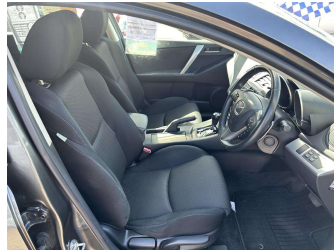

# 2012 Mazda Axela Sport

**Purchase Price** **\$12,995**  
Includes GST, Registration & Licensing

Finance may be available on this vehicle. Ask one of our friendly staff for more information.

Gain peace of mind with Mechanical Breakdown Insurance. **Ask us how.**