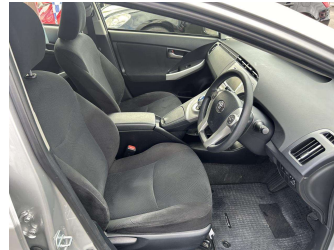

2014 Toyota Prius

Purchase Price **$15,995**
Includes GST, Registration & Licensing

Finance may be available on this vehicle. Ask one of our friendly staff for more information.

Gain peace of mind with Mechanical Breakdown Insurance. **Ask us how.**

Top features

- » ABS Braking
- » Air Bag(s)
- » Air Conditioning
- » Alloys
- » Car Stereo
- » CD(s)
- » Central Locking
- » Central Locking
- » Child seat anchor poin...
- » Climate Control
- » Digital Dash
- » Digital Display
- » Electric Mirrors
- » Electric Mirrors
- » Electric Mirrors (Retr...
- » Electric Windows
- » Power Steering
- » Rear Wiper

Body Style
5 door, Hatchback

Odometer
107,196 km

Engine
1800 cc

Fuel Type
Hybrid

Transmission
Auto, Front Wheel

Wheels
-

VIN
7AT0H637X23847215

Interior
Black, Cloth

Safety

Based on 2023 UCSR rating for 09-16 models

Reg No.

-

Ext Colour
Silver

History

-

Seats
5 seats, Cloth

CO2 Emissions
★★★★☆
94 grams/km

Energy Economy
★★★★☆

Annual fuel cost of $1,570
4L per 100km

Cost per year is an estimate based on petrol price of $2.80 per litre and an average distance of 14000 km. Emissions and Energy Economy figures standardised to 3P WLTP.

Stock ID: 7449

Wanganui Car Centre | Phone 06 348 8066 | Email info@wanganuicarcentre.com
422 Victoria Ave, Wanganui 4500, New Zealand
www.wanganuicarcentre.com