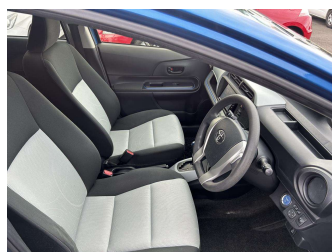

2014 Toyota Aqua S

Purchase Price **$14,995**
Includes GST, Registration & Licensing

Finance may be available on this vehicle. Ask one of our friendly staff for more information.

Gain peace of mind with Mechanical Breakdown Insurance. **Ask us how.**

Top features

None Listed

Body Style
5 door, Hatchback

Odometer
70,464 km

Engine
1500 cc

Fuel Type
Hybrid

Transmission
Auto, Front Wheel

Wheels
-

VIN
7AT0H65YX24276092

Interior
Black, Cloth

Safety

Based on 2023 UCSR rating for 09-13 models

Reg No.

-

Ext Colour
Blue

History

-

Seats
5 seats, Cloth

CO2 Emissions
★★★★☆
183 grams/km

Energy Economy
★★★☆☆

Annual fuel cost of $2,980
7.6L per 100km

Cost per year is an estimate based on petrol price of $2.80 per litre and an average distance of 14000 km. Emissions and Energy Economy figures standardised to 3P WLTP.

Stock ID: 7669

Wanganui Car Centre | Phone 06 348 8066 | Email info@wanganuicarcentre.com
422 Victoria Ave, Wanganui 4500, New Zealand
www.wanganuicarcentre.com