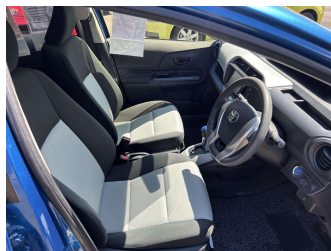

# 2014 Toyota Aqua S

**Purchase Price** **\$14,995**  
Includes GST, Registration & Licensing

Finance may be available on this vehicle. Ask one of our friendly staff for more information.

Gain peace of mind with Mechanical Breakdown Insurance. **Ask us how.**

**Top features**

None Listed

Body Style  
**5 door, Hatchback**

Odometer  
**70,464 km**

Engine  
**1500 cc**

Fuel Type  
**Hybrid**

Transmission  
**Auto, Front Wheel**

Wheels  
-