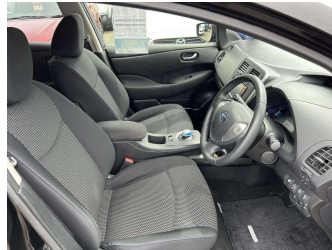

# 2016 Nissan Leaf Aero Style

**Purchase Price** **\$13,995**  
Includes GST, Registration & Licensing

Finance may be available on this vehicle. Ask one of our friendly staff for more information.

Gain peace of mind with Mechanical Breakdown Insurance. **Ask us how.**

**Top features**

- » ABS Braking
- » Air Bag(s)
- » Air Conditioning
- » Alloys
- » Body Kit (Factory)
- » Car Alarm
- » CD(s)
- » Central Locking
- » Central Locking
- » Child seat anchor poin...
- » Cruise Control
- » Digital Dash
- » Electric Mirrors
- » Electric Mirrors
- » Electric Mirrors (Retr...
- » Electric Windows
- » Heated Seats
- » Power Steering

Body Style  
**5 door, Hatchback**

Odometer  
**45,757 km**

Engine  
**Electric**

Fuel Type  
-

Transmission  
**Auto, Front Wheel**

Wheels  
-

VIN  
**7AT0DH8KX23213754**

Reg No.  
-

Ext Colour  
**Black**

History  
-

Seats  
**5 seats, Cloth**

CO2 Emissions  
**★★★★☆**  
**0 grams/km**

Energy Economy  
**★★★★☆**  
**Annual fuel cost not available**

Interior  
**Black, Cloth**

Safety

Based on 2023 VSRR rating