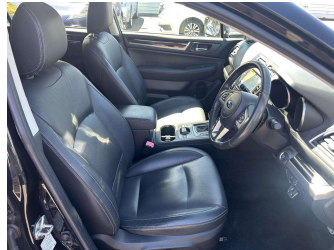

2015 Subaru Outback Limited

Purchase Price **$19,995**
Includes GST, Registration & Licensing

Finance may be available on this vehicle. Ask one of our friendly staff for more information.

Gain peace of mind with Mechanical Breakdown Insurance. **Ask us how.**

Top features

- » 4WD/4x4
- » ABS Braking
- » Air Bag(s)
- » Air Conditioning
- » Alarm
- » Alloys
- » Car Alarm
- » Car Stereo
- » CD(s)
- » Central Locking
- » Central Locking
- » Child seat anchor poin...
- » Climate Control
- » Cruise Control
- » Electric Mirrors
- » Electric Mirrors
- » Electric Mirrors (Retr...
- » Electric Seats

Body Style
5 door, Station Wagon

Odometer
122,795 km

Engine
2500 cc

Fuel Type
Petrol

Transmission
Auto, All Wheel Drive

Wheels
-

VIN
7AT0GF16X25005587

Interior
Black, Leather

Safety

Based on 2024 VSRR rating

Reg No.

-

Ext Colour
Black

History

-

Seats
5 seats, Leather

CO2 Emissions
★★★★☆
179 grams/km

Energy Economy
★★★☆☆☆☆

Annual fuel cost of $2,980
7.6L per 100km

Cost per year is an estimate based on petrol price of $2.80 per litre and an average distance of 14000 km. Emissions and Energy Economy figures standardised to 3P WLTP.

Stock ID: 7900

Wanganui Car Centre | Phone 06 348 8066 | Email info@wanganuicarcentre.com
422 Victoria Ave, Wanganui 4500, New Zealand
www.wanganuicarcentre.com