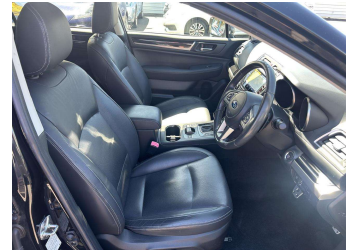

2015 Subaru Outback Limited

Purchase Price **$19,995**
Includes GST, Registration & Licensing

Finance may be available on this vehicle. Ask one of our friendly staff for more information.

Gain peace of mind with Mechanical Breakdown Insurance. **Ask us how.**

Top features

- » 4WD/4x4
- » ABS Braking
- » Air Bag(s)
- » Air Conditioning
- » Alarm
- » Alloys
- » Car Alarm
- » Car Stereo
- » CD(s)
- » Central Locking
- » Central Locking
- » Child seat anchor poin...
- » Climate Control
- » Cruise Control
- » Electric Mirrors
- » Electric Mirrors
- » Electric Mirrors (Retr...
- » Electric Seats

Body Style
5 door, Station Wagon

Odometer
122,795 km

Engine
2500 cc

Fuel Type
Petrol

Transmission
Auto, All Wheel Drive

Wheels
-

VIN
7AT0GF16X25005587

Interior
Black, Leather

Safety

Based on 2024 VSRR rating

Reg No.

-

Ext Colour
Black

History

-

Seats
5 seats, Leather

CO2 Emissions
★★★★☆
179 grams/km

Energy Economy
★★★☆☆☆☆

Annual fuel cost of $2,980
7.6L per 100km

Cost per year is an estimate based on petrol price of $2.80 per litre and an average distance of 14000 km. Emissions and Energy Economy figures standardised to 3P WLTP.

Stock ID: 7900

Wanganui Car Centre | Phone 06 348 8066 | Email info@wanganuicarcentre.com
422 Victoria Ave, Wanganui 4500, New Zealand
www.wanganuicarcentre.com