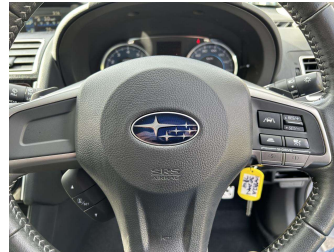

# 2016 Subaru Impreza G4 4WD 2.0I-S EYESIGHT

**Purchase Price** **\$16,995**  
Includes GST, Registration & Licensing

Finance may be available on this vehicle. Ask one of our friendly staff for more information.

Body Style  
**4 door, Sedan**

Odometer  
**15,969 km**

Engine  
**2000 cc**

Fuel Type  
**Petrol**

Transmission  
**Auto, All Wheel Drive**

Wheels  
-

VIN  
**7AT0GF09X24021949**

Interior  
**Black, Cloth**

Safety

Based on 2023 UCSR rating for 12-16 models

Reg No.  
-

Ext Colour  
**Silver**

History  
-

Seats  
**5 seats, Cloth/Leather**

CO2 Emissions  
**★★★★☆**  
**163 grams/km**

Energy Economy  
**★★★☆☆**  
**Annual fuel cost of \$2,740**  
**7L per 100km**