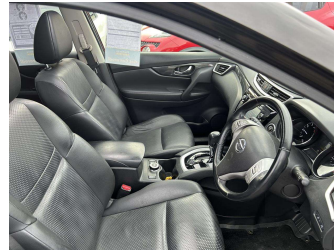

2015 Nissan X-Trail 20X 4WD

Purchase Price **$19,995**
Includes GST, Registration & Licensing

Finance may be available on this vehicle. Ask one of our friendly staff for more information.

Gain peace of mind with Mechanical Breakdown Insurance. **Ask us how.**

Top features

- » 4WD/4x4
- » AA Appraised
- » ABS Braking
- » Air Bag(s)
- » Air Conditioning
- » Alarm
- » Alloys
- » Car Alarm
- » Car Stereo
- » CD(s)
- » Central Locking
- » Central Locking
- » Child seat anchor poin...
- » Climate Control
- » Cruise Control
- » Electric Mirrors
- » Electric Mirrors
- » Electric Mirrors (Retr...

Body Style
5 door, SUV / 4x4

Odometer
87,266 km

Engine
2000 cc

Fuel Type
Petrol

Transmission
Auto, 4WD

Wheels
-

VIN
7AT0DH6LX24514638

Interior
Black, Leather

Safety

Based on 2023 UCSR rating for 14-21 models

Reg No.

-

Ext Colour
Green

History

-

Seats
5 seats, Leather

CO2 Emissions
★★★★☆
165 grams/km

Energy Economy
★★★☆☆

Annual fuel cost of $2,780
7.1L per 100km

Cost per year is an estimate based on petrol price of $2.80 per litre and an average distance of 14000 km. Emissions and Energy Economy figures standardised to 3P WLTP.

Stock ID: 7748

Wanganui Car Centre | Phone 06 348 8066 | Email info@wanganuicarcentre.com
422 Victoria Ave, Wanganui 4500, New Zealand
www.wanganuicarcentre.com