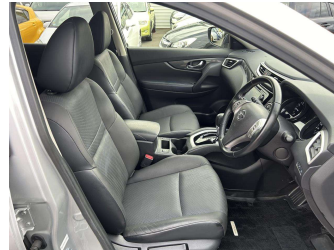

2015 Nissan X-Trail

Purchase Price **$21,995**
Includes GST, Registration & Licensing

Finance may be available on this vehicle. Ask one of our friendly staff for more information.

Gain peace of mind with Mechanical Breakdown Insurance. **Ask us how.**

Top features

- » Air Bag(s)
- » Air Conditioning
- » Alarm
- » Alloys
- » Car Alarm
- » Car Stereo
- » CD(s)
- » Central Locking
- » Central Locking
- » Child seat anchor poin...
- » Cruise Control
- » Electric Mirrors
- » Electric Mirrors
- » Electric Windows
- » Parking Sensors
- » Power Steering
- » Rear Wiper
- » Remote Locking

Body Style
5 door, RV-SUV

Odometer
35,805 km

Engine
2000 cc

Fuel Type
Petrol

Transmission
Auto, Front Wheel

Wheels
-

VIN
7AT0DH6LX24009357

Interior
Black, Leather

Safety

Based on 2023 UCSR rating for 14-21 models

Reg No.

-

Ext Colour
Silver

History

-

Seats
5 seats, Leather

CO2 Emissions
★★★★☆
162 grams/km

Energy Economy
★★★☆☆

Annual fuel cost of $2,700
6.9L per 100km

Cost per year is an estimate based on petrol price of $2.80 per litre and an average distance of 14000 km. Emissions and Energy Economy figures standardised to 3P WLTP.

Stock ID: 7752

Wanganui Car Centre | Phone 06 348 8066 | Email info@wanganuicarcentre.com
422 Victoria Ave, Wanganui 4500, New Zealand
www.wanganuicarcentre.com