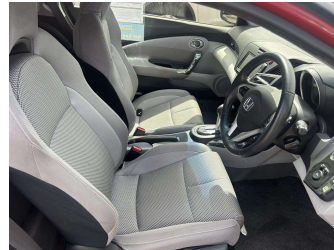

2012 Honda CR-Z

Purchase Price **$11,995**
Includes GST, Registration & Licensing

Finance may be available on this vehicle. Ask one of our friendly staff for more information.

Gain peace of mind with Mechanical Breakdown Insurance. **Ask us how.**

Top features

- » ABS Braking
- » Air Bag(s)
- » Air Conditioning
- » Alarm
- » Alloys
- » Car Alarm
- » Car Stereo
- » CD(s)
- » Central Locking
- » Central Locking
- » Child seat anchor poin...
- » Climate Control
- » Cruise Control
- » Electric Mirrors
- » Electric Mirrors
- » Electric Windows
- » Power Steering
- » Rear Wiper

Body Style
3 door, Sports

Odometer
89,015 km

Engine
1500 cc

Fuel Type
Hybrid

Transmission
Auto, Front Wheel

Wheels
-

VIN
7AT08GCLX23104247

Interior
-

Safety

Based on 2023 VSRR rating

Reg No.

-

Ext Colour

Red

History

-

Seats

-

CO2 Emissions

★★★★☆

127 grams/km

Energy Economy

★★★★☆☆

Annual fuel cost of $2,080
5.3L per 100km

Cost per year is an estimate based on petrol price of $2.80 per litre and an average distance of 14000 km. Emissions and Energy Economy figures standardised to 3P WLTP.

Stock ID: 7653

Wanganui Car Centre | Phone 06 348 8066 | Email info@wanganuicarcentre.com
422 Victoria Ave, Wanganui 4500, New Zealand
www.wanganuicarcentre.com