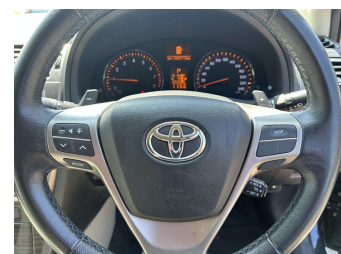

2013 Toyota Avensis Li

Purchase Price

\$12,995

Includes GST, Registration & Licensing

Finance may be available on this vehicle. Ask one of our friendly staff for more information.

Gain peace of mind with Mechanical Breakdown Insurance. **Ask us how.**

Body Style

5 door, Station Wagon

Odometer

106,573 km

Engine

2000 cc

Fuel Type

Petrol