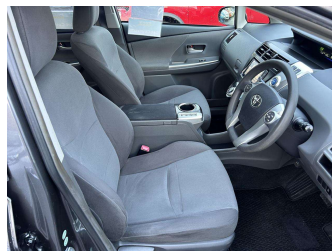

2012 Toyota Prius Alpha

Purchase Price **$15,995**
Includes GST, Registration & Licensing

Finance may be available on this vehicle. Ask one of our friendly staff for more information.

Gain peace of mind with Mechanical Breakdown Insurance. **Ask us how.**

Top features

- » ABS Braking
- » Air Bag(s)
- » Air Conditioning
- » Alloys
- » Car Alarm
- » Car Stereo
- » CD Player
- » CD(s)
- » Central Locking
- » Central Locking
- » Child seat anchor poin...
- » Climate Control
- » Electric Mirrors
- » Electric Mirrors (Retr...
- » Electric Windows
- » Power Steering
- » Rear Wiper

Body Style
5 door, Station Wagon

Odometer
89,886 km

Engine
1800 cc

Fuel Type
Hybrid

Transmission
Auto, Front Wheel

Wheels
-

VIN
7AT0H637X23166744

Interior
Blue-Grey, Cloth

Safety

Based on 2023 UCSR rating for 12-21 models

Reg No.

-

Ext Colour
Grey

History

-

Seats
5 seats, Cloth

CO2 Emissions
★★★★☆
111 grams/km

Energy Economy
★★★★☆☆

Annual fuel cost of $1,840
4.7L per 100km

Cost per year is an estimate based on petrol price of $2.80 per litre and an average distance of 14000 km. Emissions and Energy Economy figures standardised to 3P WLTP.

Stock ID: 7444

Wanganui Car Centre | Phone 06 348 8066 | Email info@wanganuicarcentre.com
422 Victoria Ave, Wanganui 4500, New Zealand
www.wanganuicarcentre.com