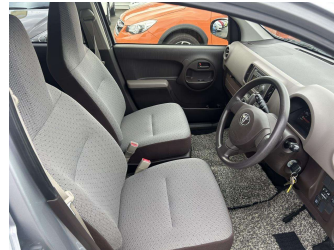

# 2015 Toyota Passo

**Purchase Price** **\$10,995**  
Includes GST, Registration & Licensing

Finance may be available on this vehicle. Ask one of our friendly staff for more information.

Gain peace of mind with Mechanical Breakdown Insurance. **Ask us how.**

Body Style  
**5 door, Hatchback**

Odometer  
**12,559 km**

Engine  
**1000 cc**

Fuel Type  
**Petrol**

Transmission  
**Auto, Front Wheel**

Wheels  
-

VIN  
**7AT0H650X24239919**

Interior  
-