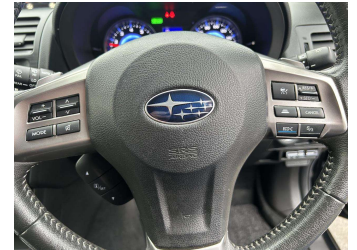

2014 Subaru XV

Purchase Price

\$16,995

Includes GST, Registration & Licensing

Finance may be available on this vehicle. Ask one of our friendly staff for more information.

Gain peace of mind with Mechanical Breakdown Insurance. **Ask us how.**

Top features

- » 4WD/4x4
- » ABS Braking
- » Air Bag(s)
- » Air Conditioning
- » Alarm
- » Alloys
- » Car Alarm
- » Car Stereo
- » CD Player
- » Central Locking
- » Central Locking
- » Child seat anchor poin...
- » Climate Control
- » Cruise Control
- » Electric Mirrors
- » Electric Mirrors
- » Electric Mirrors (Retr...
- » Electric Seats

Body Style

5 door, RV-SUV

Odometer

111,050 km

Engine

2000 cc

Fuel Type

Hybrid

Seats

5 seats, Leather

CO2 Emissions

★★★★☆

137 grams/km

Energy Economy

★★★★☆☆

**Annual fuel cost of \$2,310
5.9L per 100km**