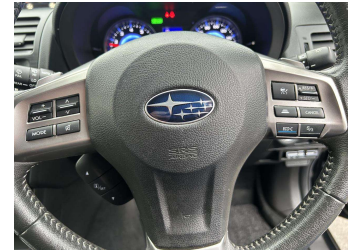

2014 Subaru XV

Purchase Price

$16,995

Includes GST, Registration & Licensing

Finance may be available on this vehicle. Ask one of our friendly staff for more information.

Gain peace of mind with Mechanical Breakdown Insurance. **Ask us how.**

Top features

- » 4WD/4x4
- » ABS Braking
- » Air Bag(s)
- » Air Conditioning
- » Alarm
- » Alloys
- » Car Alarm
- » Car Stereo
- » CD Player
- » Central Locking
- » Central Locking
- » Child seat anchor poin...
- » Climate Control
- » Cruise Control
- » Electric Mirrors
- » Electric Mirrors
- » Electric Mirrors (Retr...
- » Electric Seats

Body Style

5 door, RV-SUV

Odometer

118,000 km

Engine

2000 cc

Fuel Type

Hybrid

Transmission

Auto, 4WD

Wheels

-

VIN

7AT0GF1XX23020118

Interior

Black, Leather

Safety

Based on 2023 UCSR rating for 12-16 models

Reg No.

QEU969

Ext Colour

Black

History

-

Seats

5 seats, Leather

CO2 Emissions

★★★★☆

137 grams/km

Energy Economy

★★★★☆☆

Annual fuel cost of $2,310

5.9L per 100km

Cost per year is an estimate based on petrol price of $2.80 per litre and an average distance of 14000 km. Emissions and Energy Economy figures standardised to 3P WLTP.

Stock ID: 7795

Wanganui Car Centre | Phone 06 348 8066 | Email info@wanganuicarcentre.com
422 Victoria Ave, Wanganui 4500, New Zealand
www.wanganuicarcentre.com