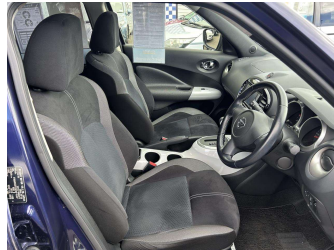

2014 Nissan Juke 15RX

Purchase Price **$15,995**
Includes GST, Registration & Licensing

Finance may be available on this vehicle. Ask one of our friendly staff for more information.

Gain peace of mind with Mechanical Breakdown Insurance. **Ask us how.**

Top features

- » ABS Braking
- » Air Bag(s)
- » Air Conditioning
- » Alarm
- » Alloys
- » Car Alarm
- » Car Stereo
- » CD(s)
- » Central Locking
- » Central Locking
- » Child seat anchor poin...
- » Climate Control
- » Electric Mirrors
- » Electric Mirrors (Retr...
- » Electric Windows
- » Power Steering
- » Rear Wiper

Body Style
5 door, RV-SUV

Odometer
75,780 km

Engine
1500 cc

Fuel Type
Petrol

Transmission
Auto, Front Wheel

Wheels
-

VIN
7AT0DH8HX23405971

Interior
Black, Cloth

Safety

Based on 2023 UCSR rating for 13-19 models

Reg No.

-

Ext Colour
Blue

History

-

Seats
5 seats, Cloth

CO2 Emissions
★★★★☆
150 grams/km

Energy Economy
★★★★☆☆

Annual fuel cost of $2,550
6.5L per 100km

Cost per year is an estimate based on petrol price of $2.80 per litre and an average distance of 14000 km. Emissions and Energy Economy figures standardised to 3P WLTP.

Stock ID: 7550

Wanganui Car Centre | Phone 06 348 8066 | Email info@wanganuicarcentre.com
422 Victoria Ave, Wanganui 4500, New Zealand
www.wanganuicarcentre.com